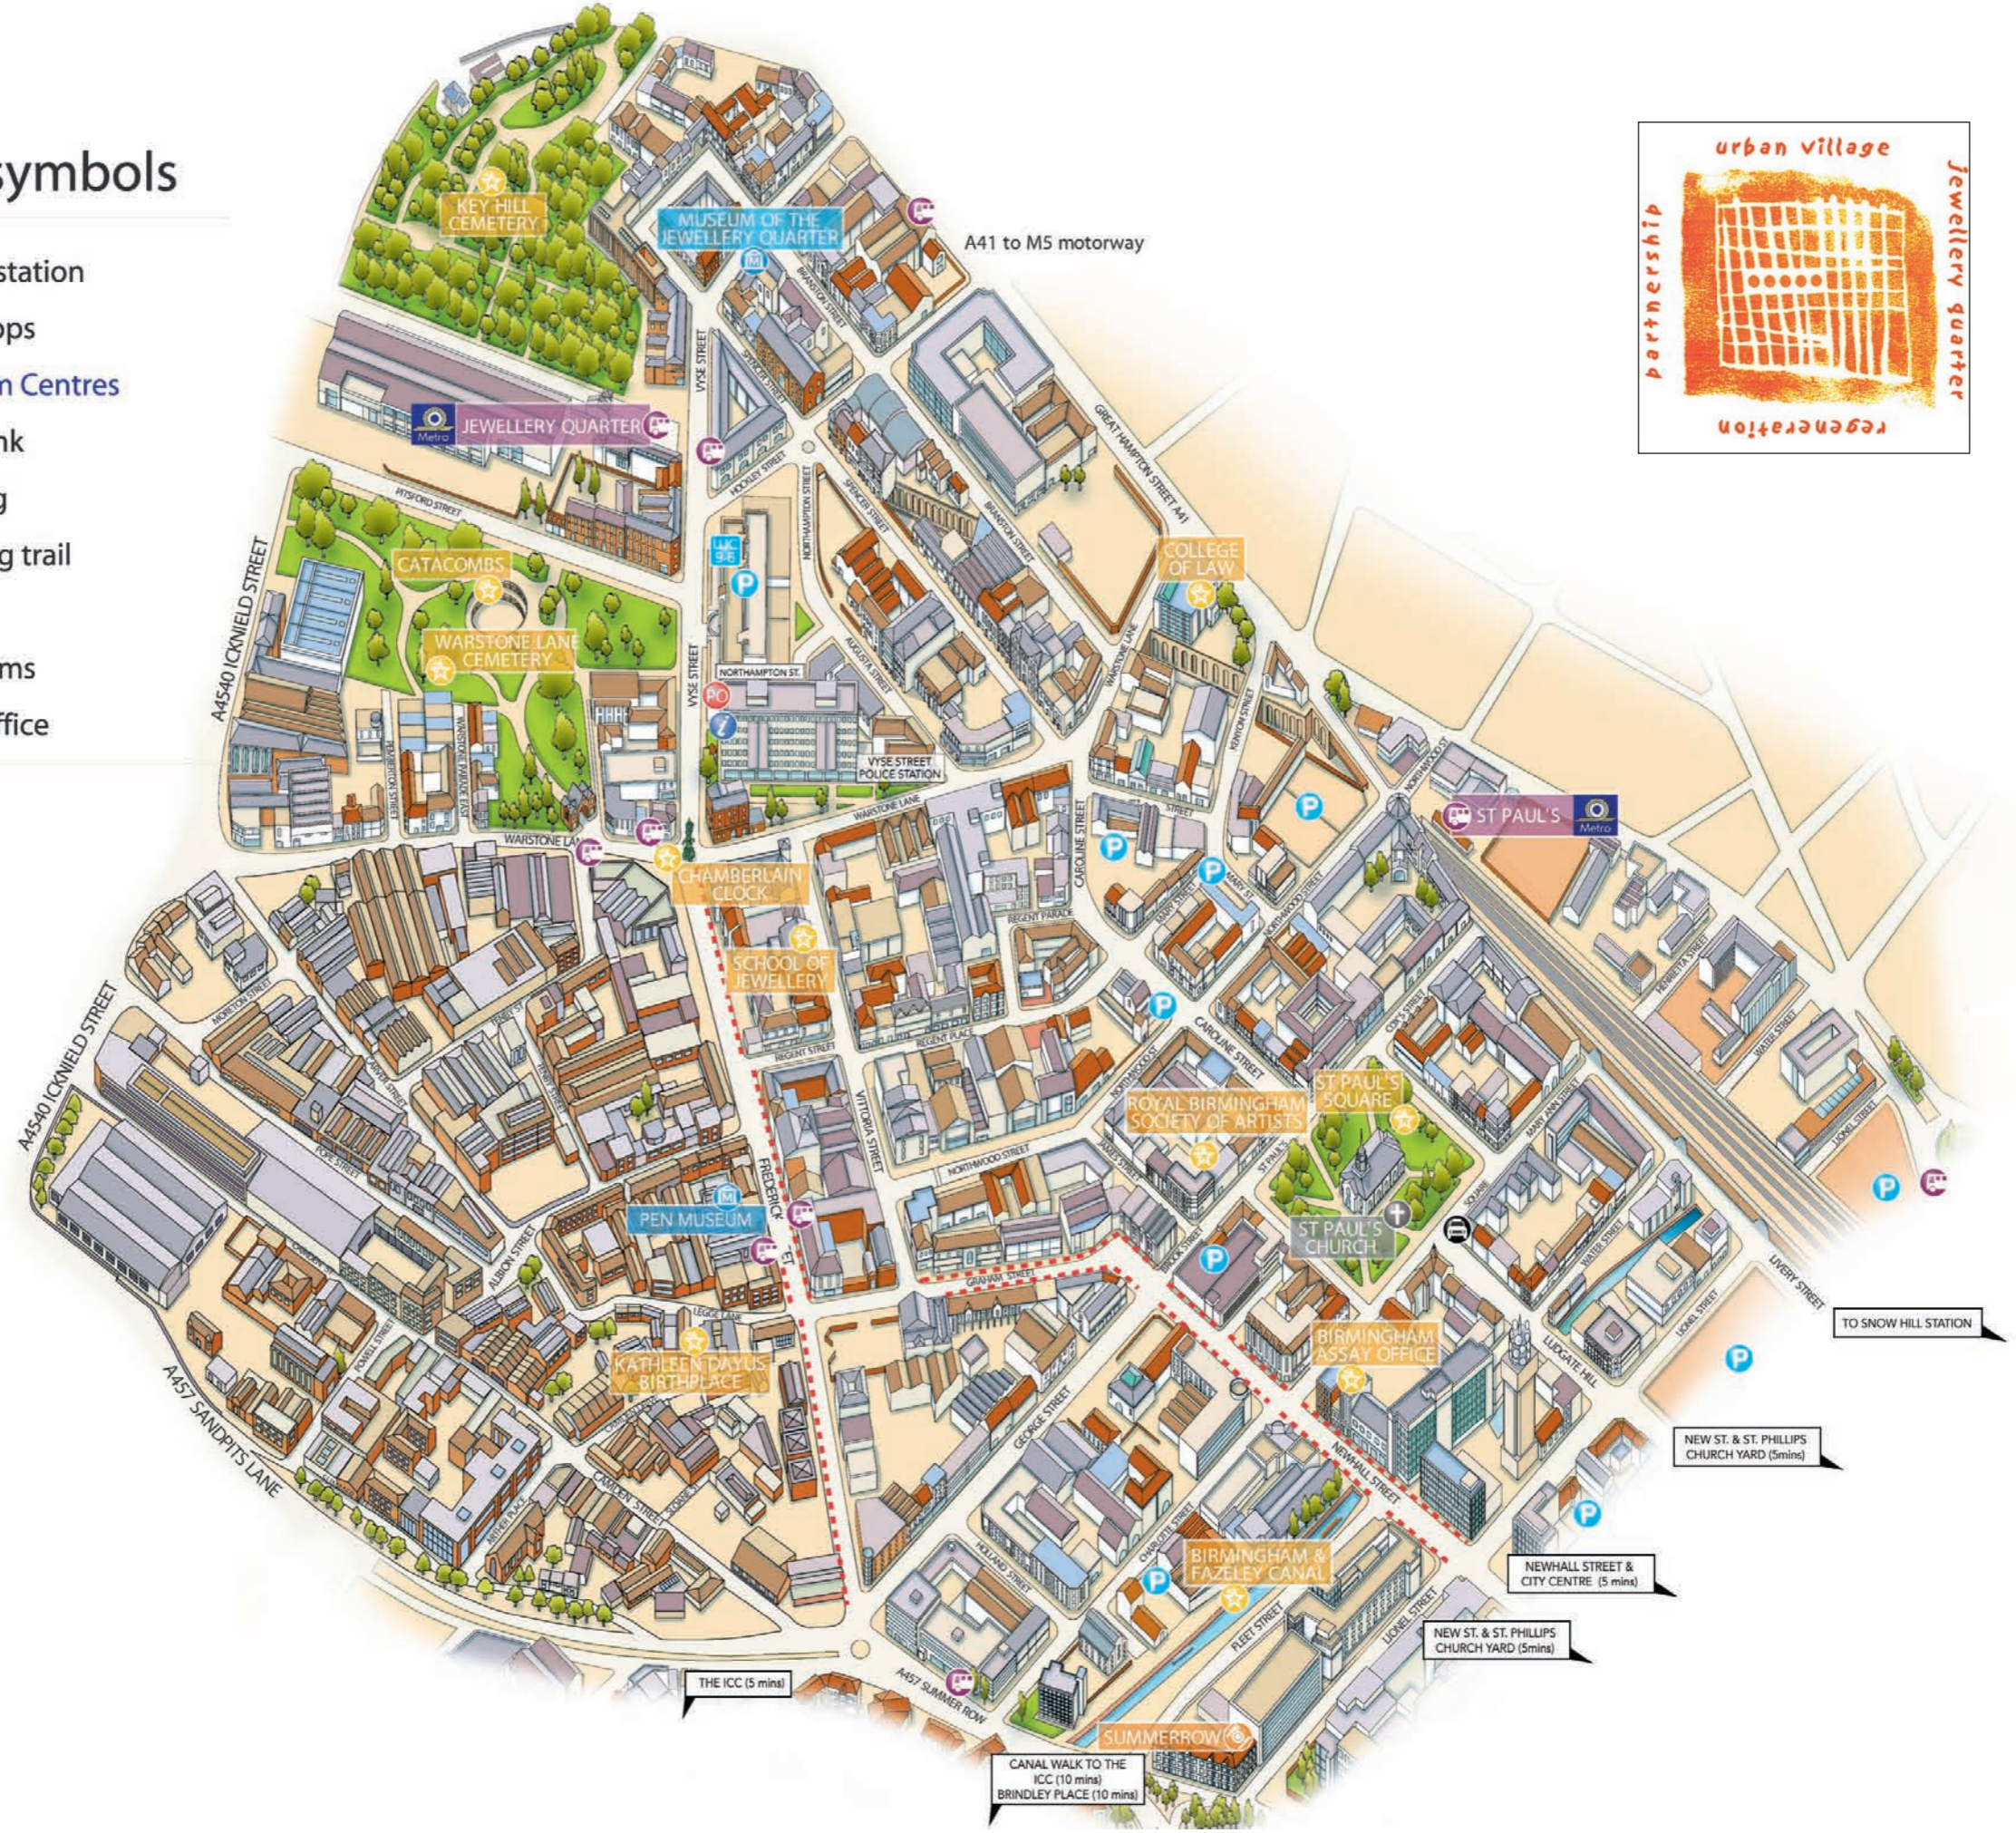

# key to symbols

-  Metro station
-  Bus Stops
-  Tourism Centres
-  Taxi rank
-  Parking
-  Walking trail
-  Toilets
-  Museums
-  Post Office

THE ICC (5 mins)

CANAL WALK TO THE ICC (10 mins)  
BRINDLEY PLACE (10 mins)

TO SNOW HILL STATION

NEW ST. & ST. PHILLIPS CHURCH YARD (5mins)

NEWHALL STREET & CITY CENTRE (5 mins)

NEW ST. & ST. PHILLIPS CHURCH YARD (5mins)